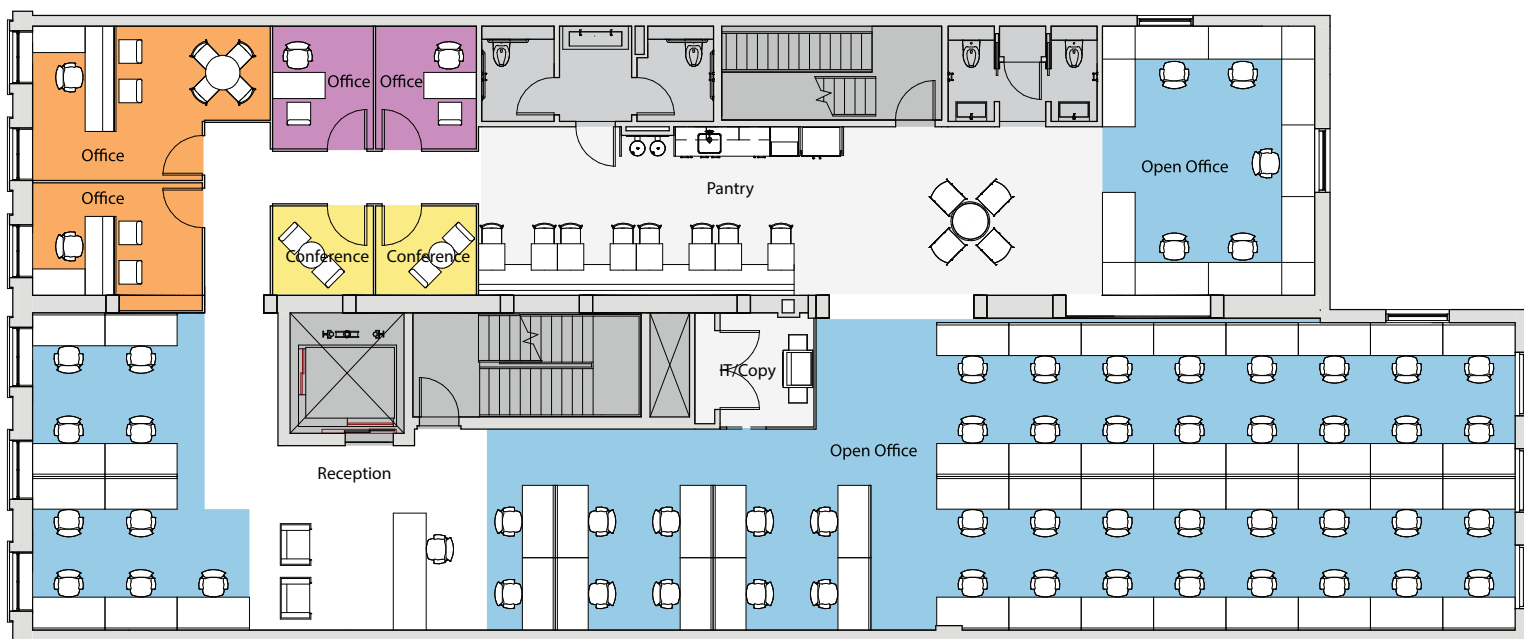

61

63

CROSBY

Open Office Plan: Floors 2-4 6,350 SF

Room Legend

- Conference
- Interior Office
- Open Office
- Windowed Office
- Shared Amenity

4 Offices
2 Conference Rooms
56 Open Office Seats

For leasing information, please contact: