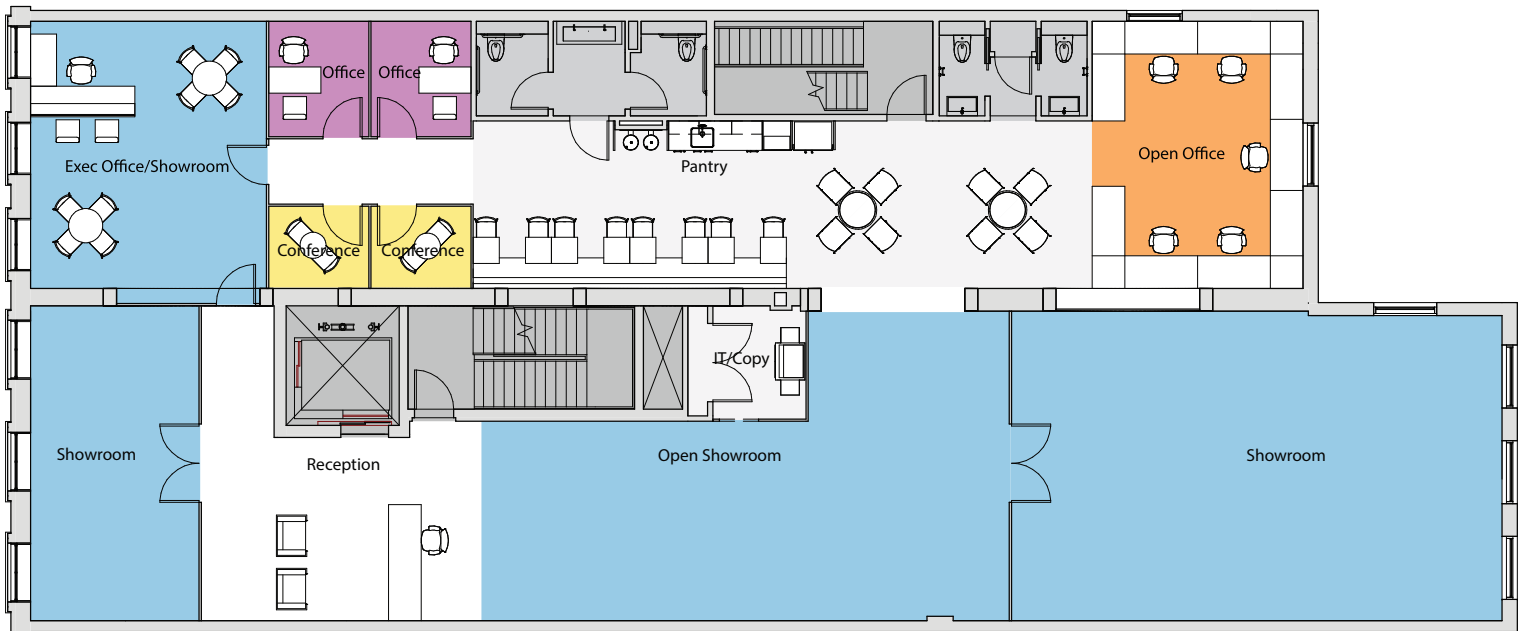

61

63

CROSBY

Showroom Plan: Floors 2-4 6,350 SF

Room Legend

- Conference
- Interior Office
- Open Office
- Showroom
- Shared Amenity

- 3 Showrooms
- 3 Offices
- 2 Conference Rooms
- 5 Open Office Seats

For leasing information, please contact: